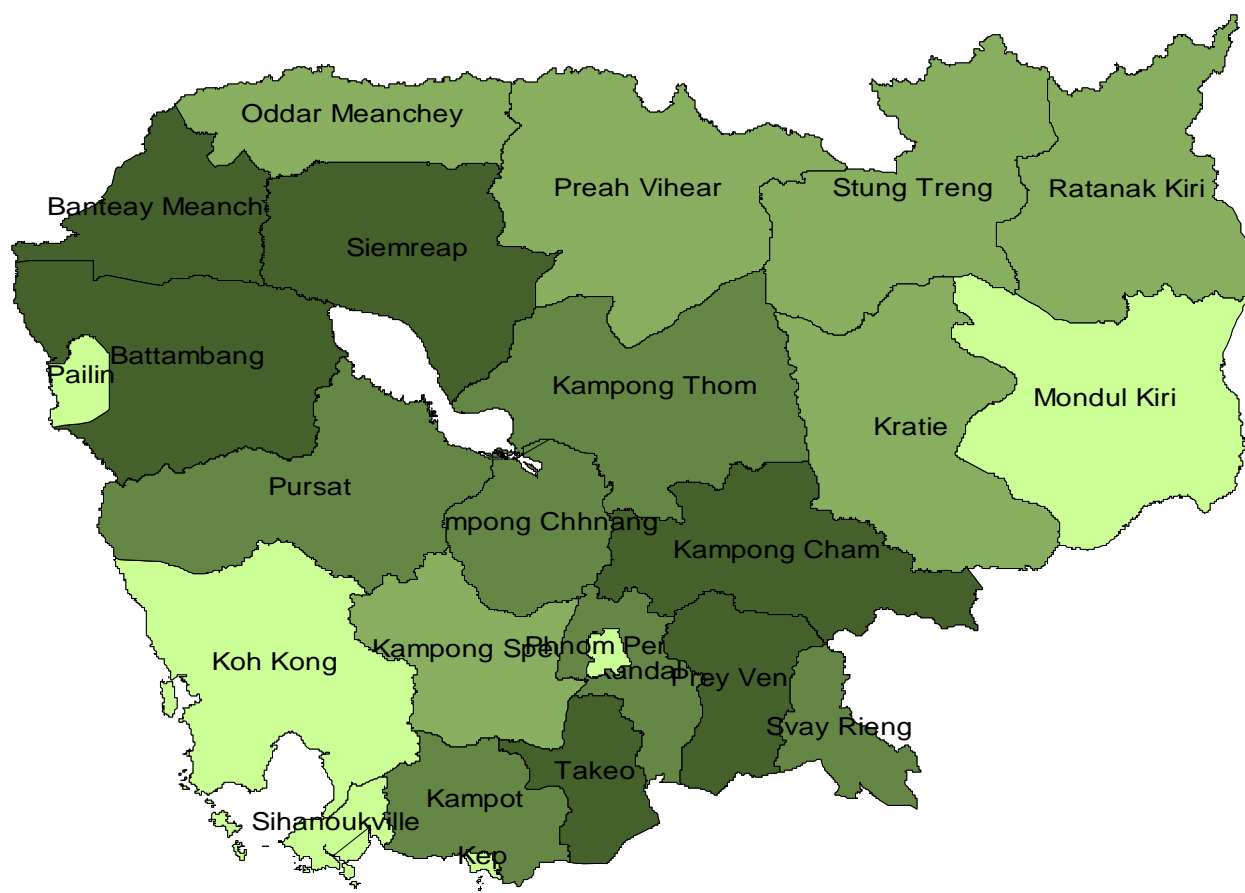

## Rice Paddy: Harvested area 2004-2005

**Source:**

Cambodia\_MAFF, Agricultural Statistics, Department of Planning, Statistics and International Cooperation, Ministry of Agriculture, Forestry and Fisheries.

Area Name	Total
Banteay Meanchey	187974
Battambang	212766
Kampong Cham	175793
Kampong Chhnang	108781
Kampong Speu	44808
Kampong Thom	124397
Kampot	108448
Kandal	88905
Koh Kong	8326
Kratie	28831
Mondul Kiri	4191
Phnom Penh	6118
Preah Vihear	22740
Prey Veng	248220
Pursat	77221
Ratanak Kiri	16037
Sihanoukville	11499
Stung Treng	18351
Svay Rieng	164776
Takeo	224433
Oddar Meanchey	39820
Kep	2910
Pailin	655